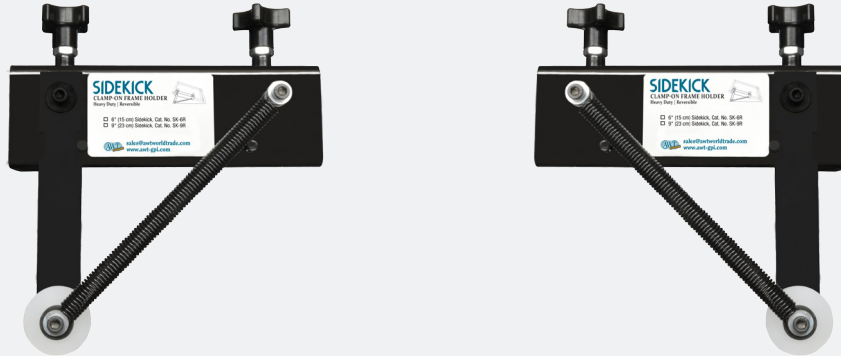

AWT's heavy-duty, reversible Sidekick holds up your frame on the left or right side while screen printing. Sidekicks are designed to meet the needs of screen printers working on hand tables and one-man vacuum tables, with small and large frames.

Versatile clamp-on Sidekicks are constructed from heavy-gauge steel with spring-action lift, and are easy to assemble on most frames. Two sizes are available to fit small to very large frames. Each size can work on left or right side of any frame up to 2" high.

Sidekicks are available in two sizes: a 6" model for frames up to 30 x 45" (76 x 114cm), and a 9" model for frames up to 48 x 80" (122 x 203cm).

 4321 N. Knox Ave., Chicago IL, 60641

 [www.awt-gpi.com](http://www.awt-gpi.com)

# SIDEKICK™

Heavy-Duty, Reversible Clamps

*The Sidekick is easily configured for use on either side of your frame.*